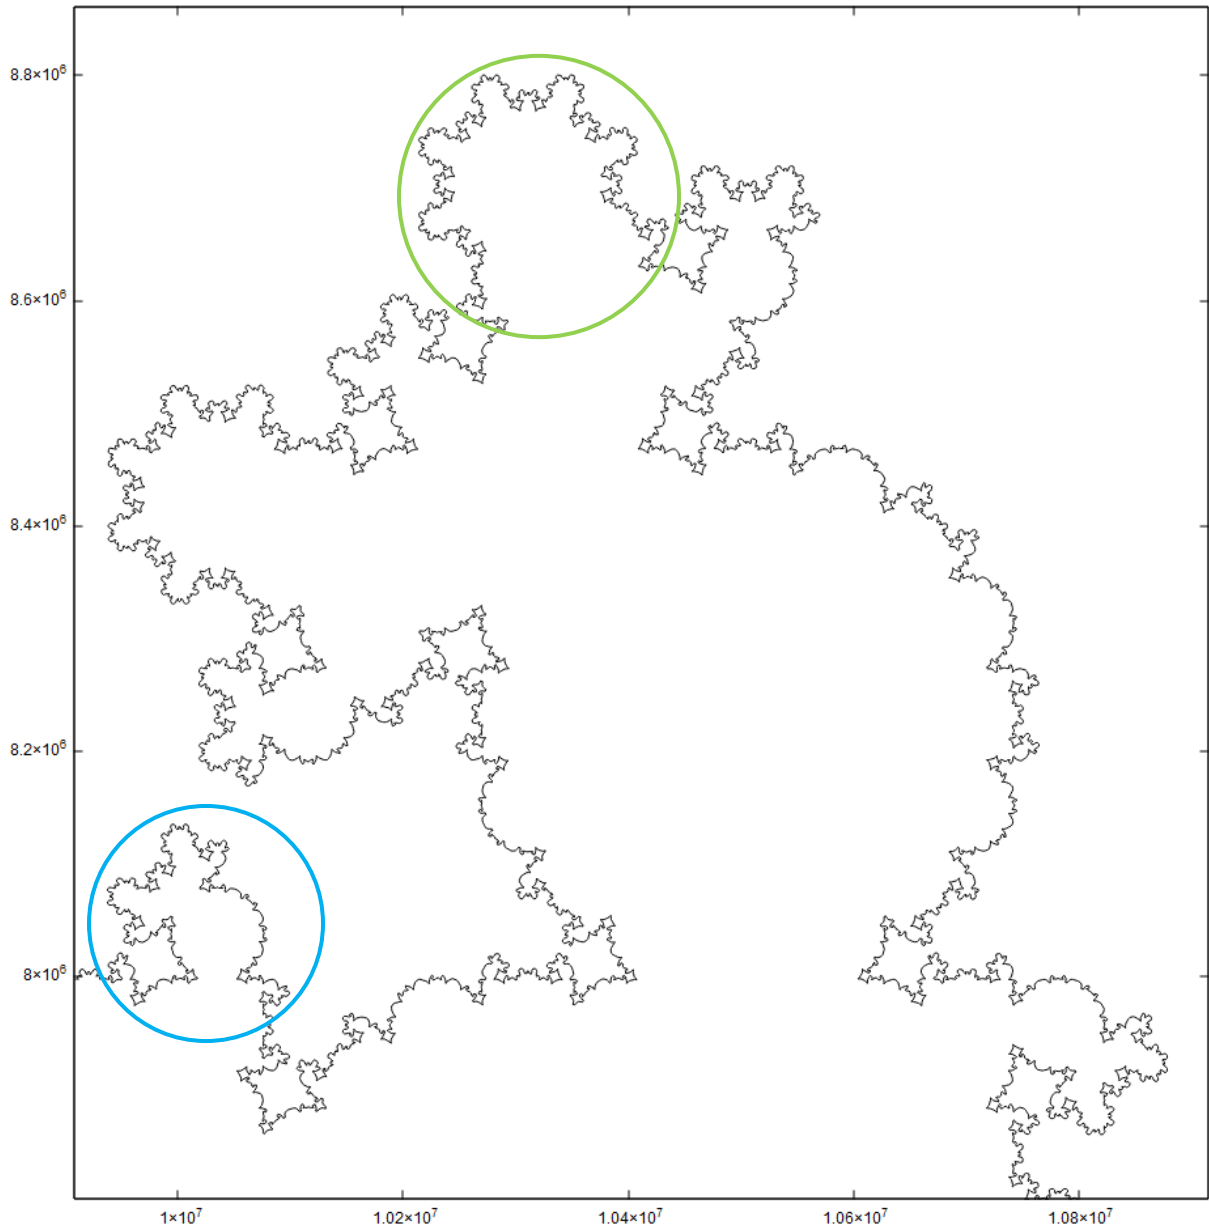

# $L = 6508768664$ , complete orbit

Every 65176<sup>th</sup> point shown.

$L = 6508768664$ , 1/8 of orbit

$L = 6508768664$ , 1/8 of orbit

$L = 6508768664$ , detail

Only every 8147<sup>th</sup> point shown.

$L = 6508768664$ , detail

All points shown

$L = 6508768664$ , detail

L = 6508768664, detail

$L = 6508768664$ , detail

$L = 6508768664$ , detail

L = 6508768664, detail

$L = 6508768664$ , detail

$L = 6508768664$ , detail