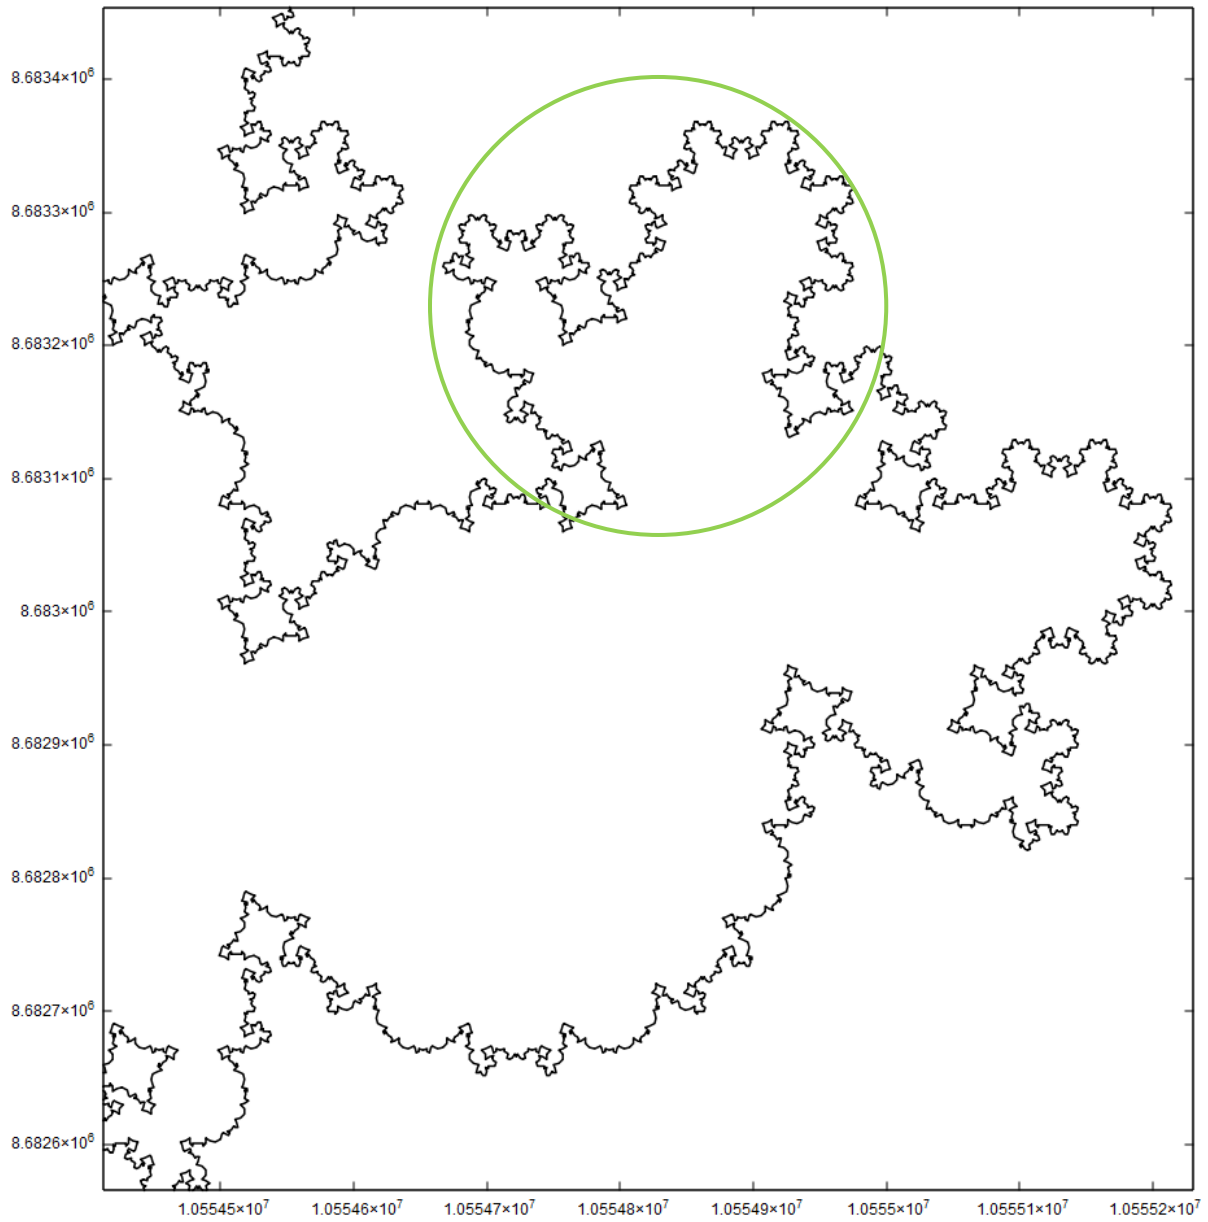

# $L = 6508768664$ , complete orbit

Every 65176<sup>th</sup> point shown.

$L = 6508768664$ , 1/8 of orbit

$L = 6508768664$ , 1/8 of orbit

$L = 6508768664$ , detail

Only every 8147<sup>th</sup> point shown.

$L = 6508768664$ , detail

All points shown

$L = 6508768664$ , detail

L = 6508768664, detail

$L = 6508768664$ , detail

$L = 6508768664$ , detail

L = 6508768664, detail

$L = 6508768664$ , detail

$L = 6508768664$ , detail